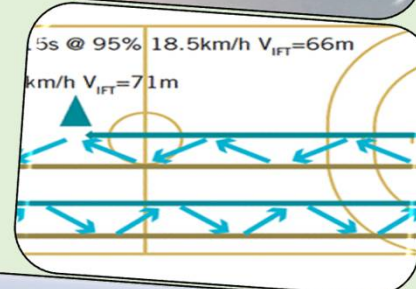

Labortesztek

Pályatesztek