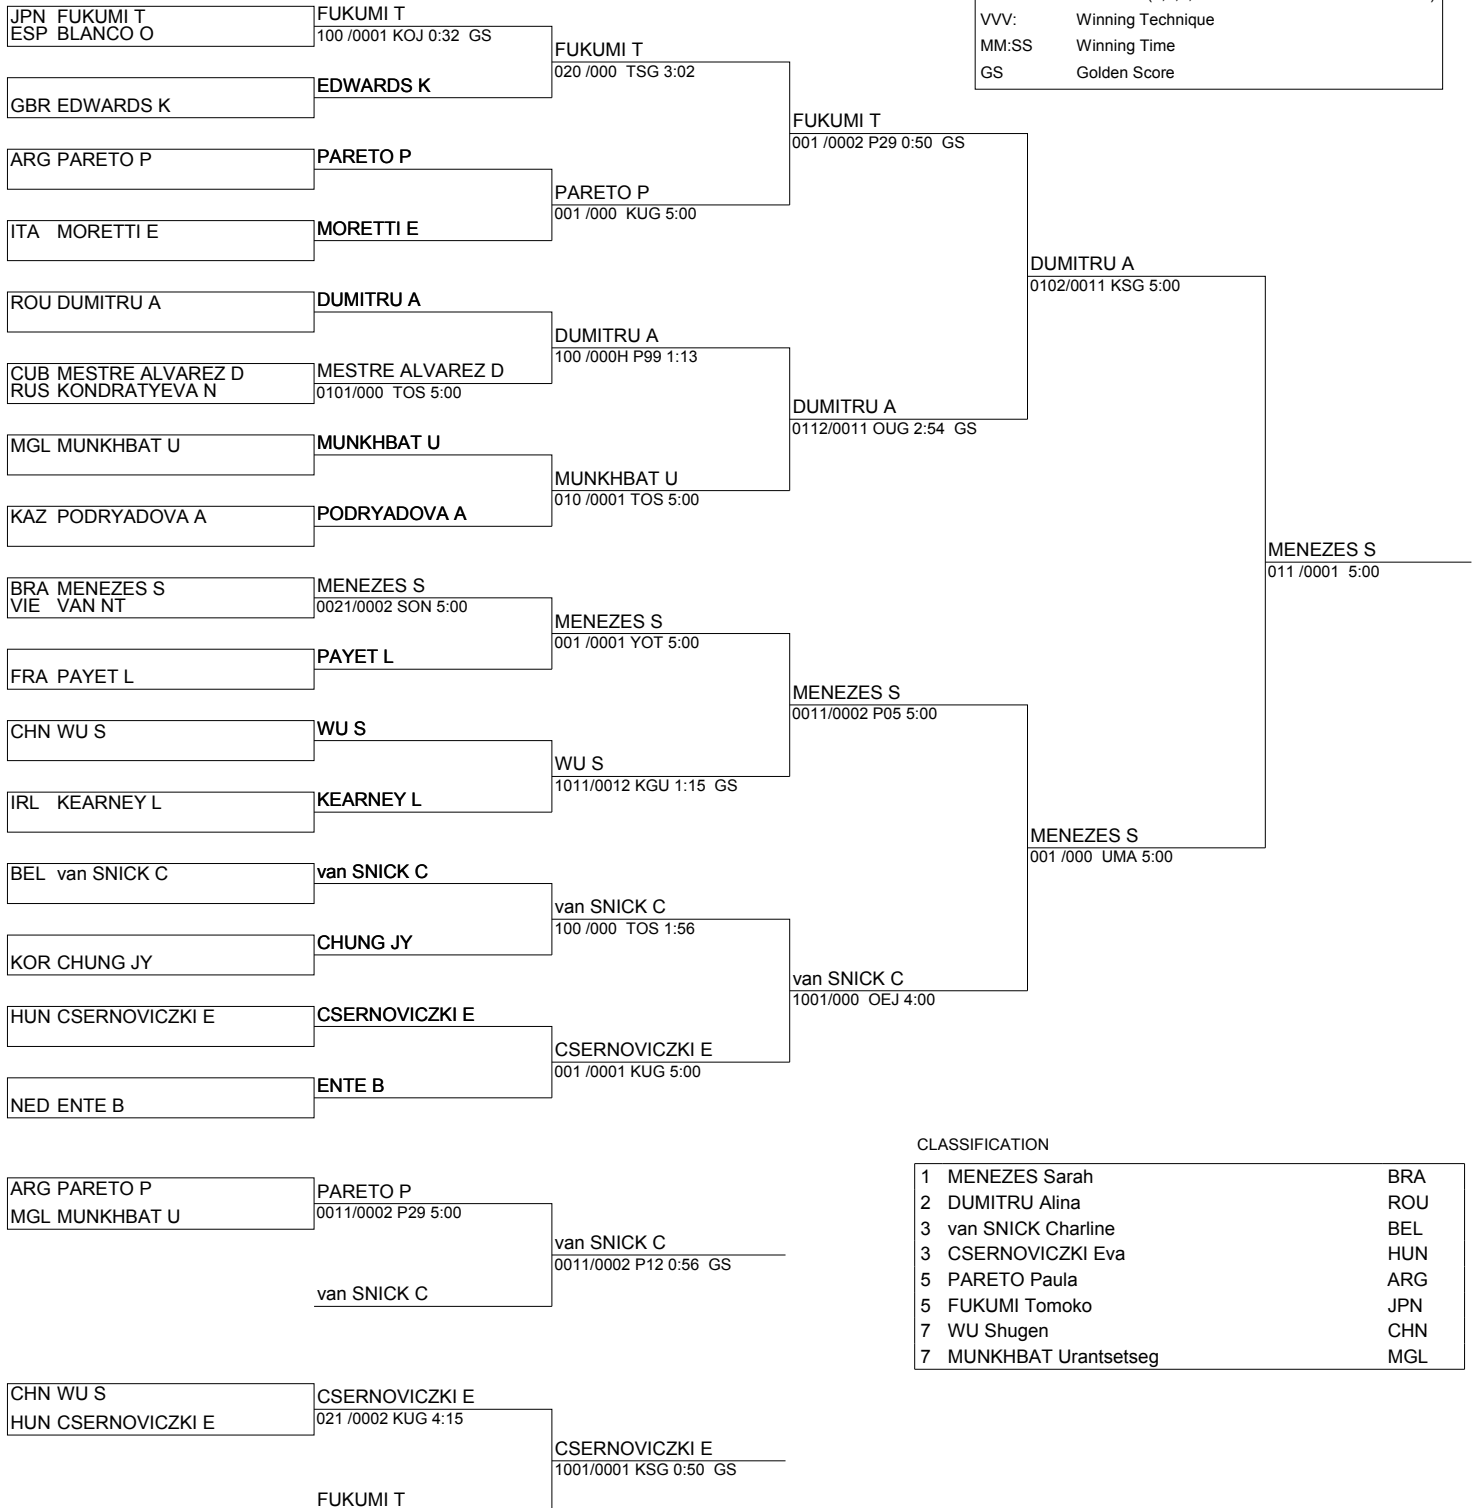

## Draw Sheet

### Tableau

Number of judoka : 19

LEGEND	nnnP/sssP VVV MM:SS GS
nnn:	IPP, WAZ and YUK for winner
sss:	IPP, WAZ and YUK for loser
P:	Penalties (1,2,3,4 or H/X for direct Hansoku Make)
VVV:	Winning Technique
MM:SS	Winning Time
GS	Golden Score